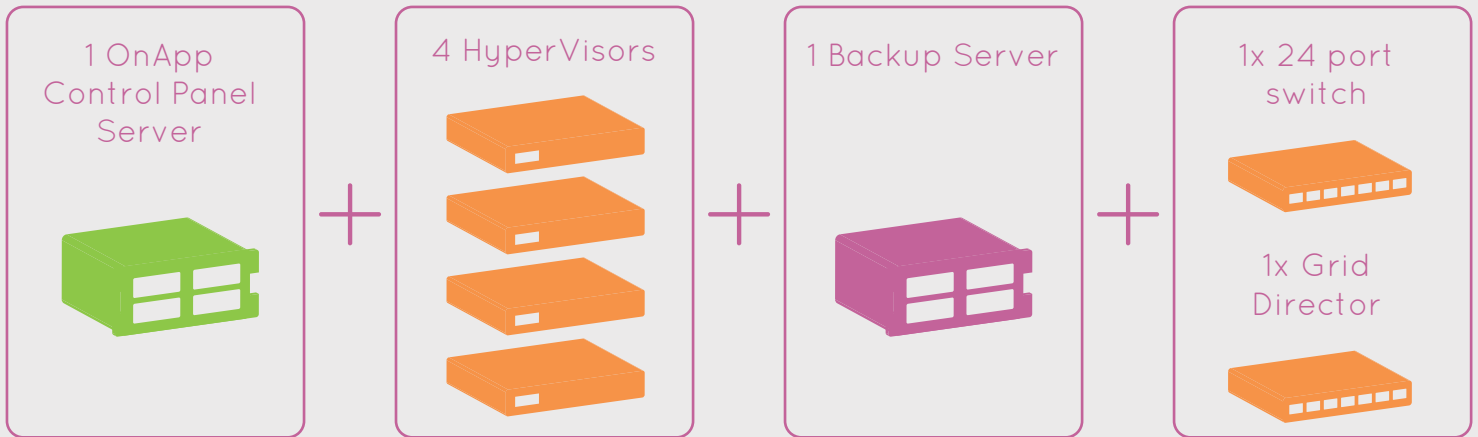

Superb Internet InfiniBand + OnApp Cloud Performance with Supermicro Hardware

Grow in any direction

Start with our OnApp approved configuration,

expand anywhere,